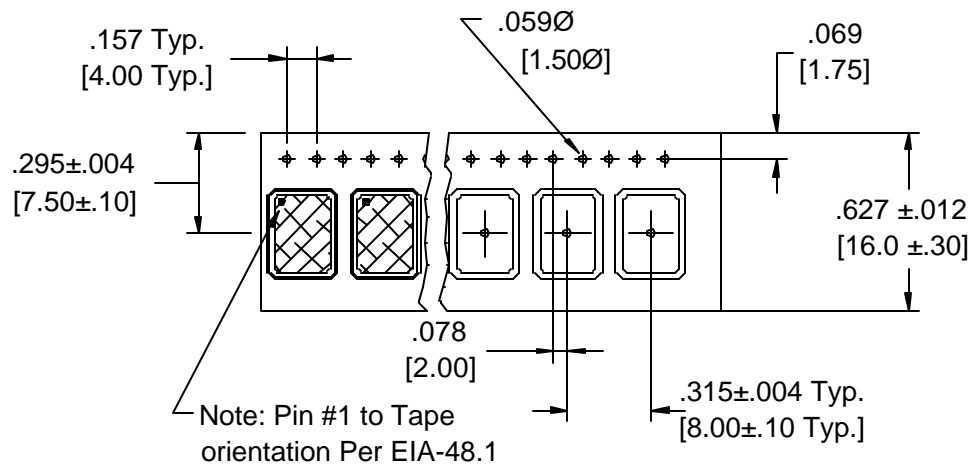

Recommended Land Pattern

PIN	Connection
1	Tristate
2	Ground
3	Output
4	Vcc

Precision Devices Inc.

8840 N. Greenview Dr.
Middleton WI 53562
608-831-4445
1-800-274-XTAL

Manufacturer of Quartz Crystal Products

DECIMAL XX=±.020 XXX=±.008	DWG FILE 6556R	PART NUMBER OC7TC15000HCCR	
METRIC XX=±.50 XXX=±.20	SCALE N.T.S.	FREQUENCY 150.000000 MHz	DRAWN BY J.Lawinger
ANGULAR XX=±2°	REV. LEVEL N/A	ECN NO. N/A	DATE 2/8/08
		CAGE CODE 0S4G1	Page 2 of 2