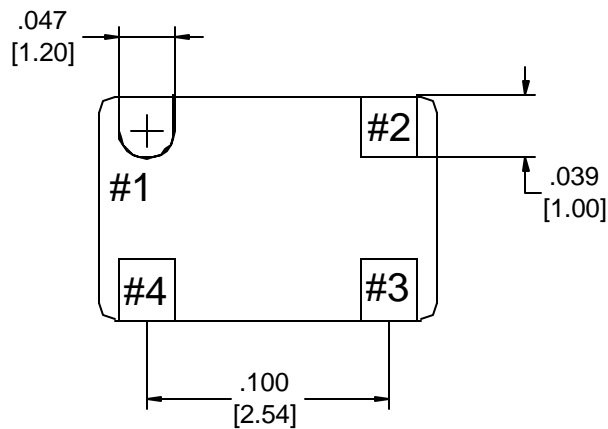

PIN	CONNECTION
1	Tri-State
2	Ground
3	Output
4	Supply

## Precision Devices Inc.

8840 N. Greenview Dr.  
Middleton WI 53562  
608-831-4445  
1-800-274-XTAL

Manufacturer of Quartz Crystal Products

DECIMAL XX=±.020 XXX=±.008	DWG FILE <b>6305</b>	PART NUMBER <b>OC5TC12500CCDXX</b>	
METRIC XX=±.50 XXX=±.20	SCALE <b>N.T.S.</b>	FREQUENCY <b>125.000000 MHz</b>	DRAWN BY <b>J.Lawinger</b>
ANGULAR XX=±2°	REV. LEVEL <b>N/A</b>	ECN NO. <b>N/A</b>	DATE <b>3/5/07</b>
		CAGE CODE <b>OS4G1</b>	<b>Page 2 of 2</b>