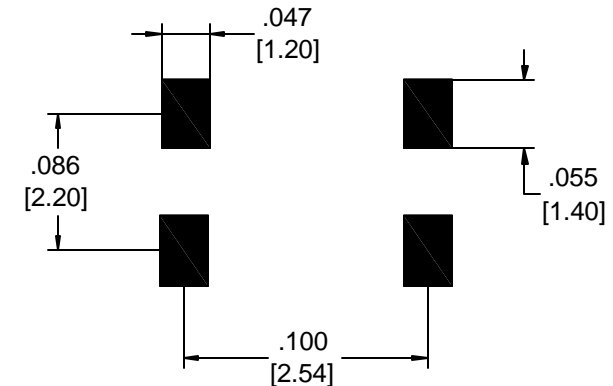

PIN	CONNECTION
1	Tri-State
2	Ground
3	Output
4	Supply

### Recommended Land Pattern

## Precision Devices Inc.

8840 N. Greenview Dr.  
Middleton WI 53562  
608-831-4445  
1-800-274-XTAL

Manufacturer of Quartz Crystal Products

DECIMAL XX=±.020 XXX=±.008	DWG FILE <b>6305</b>	PART NUMBER <b>OC5TC12500CCDXX</b>	
METRIC XX=±.50 XXX=±.20	SCALE <b>N.T.S.</b>	FREQUENCY <b>125.000000 MHz</b>	DRAWN BY <b>J.Lawinger</b>
ANGULAR XX=±2°	REV. LEVEL <b>N/A</b>	ECN NO. <b>N/A</b>	DATE <b>3/5/07</b>
		CAGE CODE <b>OS4G1</b>	<b>Page 2 of 2</b>