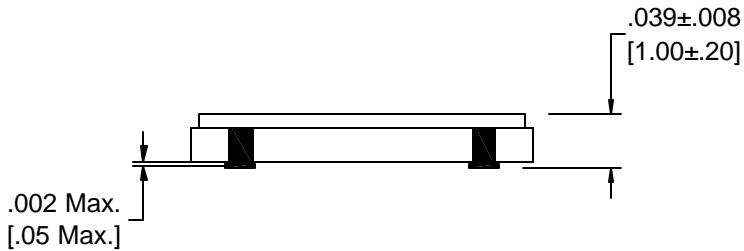

PIN	CONNECTION
1	Tri-State
2	Ground
3	Output
4	Supply

### Recommended Land Pattern

## Precision Devices Inc.

8840 N. Greenview Dr.  
Middleton WI 53562  
608-831-4445  
1-800-274-XTAL

Manufacturer of Quartz Crystal Products

DECIMAL XX=±.020 XXX=±.008	DWG FILE <b>6305</b>	PART NUMBER <b>OC5TC12500CCDXX</b>	
METRIC XX=±.50 XXX=±.20	SCALE <b>N.T.S.</b>	FREQUENCY <b>125.000000 MHz</b>	DRAWN BY <b>J.Lawinger</b>
ANGULAR XX=±2°	REV. LEVEL <b>N/A</b>	ECN NO. <b>N/A</b>	DATE <b>3/5/07</b>
		CAGE CODE <b>OS4G1</b>	<b>Page 2 of 2</b>