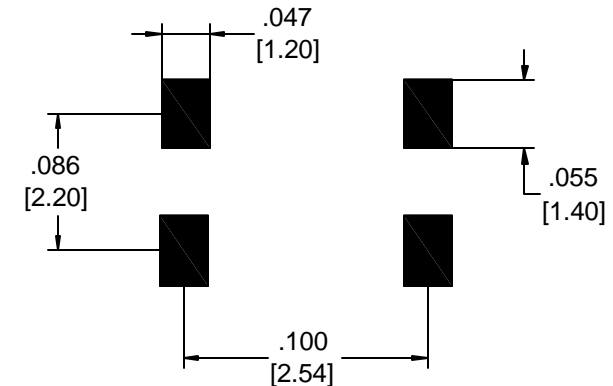

PIN	CONNECTION
1	Tri-State
2	Ground
3	Output
4	Supply

## Recommended Land Pattern

## Precision Devices Inc.

8840 N. Greenview Dr.  
 Middleton WI 53562  
 608-831-4445  
 1-800-274-XTAL

Manufacturer of Quartz Crystal Products

DECIMAL XX=±.020 XXX=±.008	DWG FILE <b>6308</b>	PART NUMBER <b>OC5T66660XCSBXX</b>	
METRIC XX=±.50 XXX=±.20	SCALE <b>N.T.S.</b>	FREQUENCY <b>66.660000 MHz</b>	DRAWN BY <b>J.Lawinger</b>
ANGULAR XX=±2°	REV. LEVEL <b>N/A</b>	ECN NO. <b>N/A</b>	DATE <b>3/5/07</b>
		CAGE CODE <b>OS4G1</b>	<b>Page 2 of 2</b>