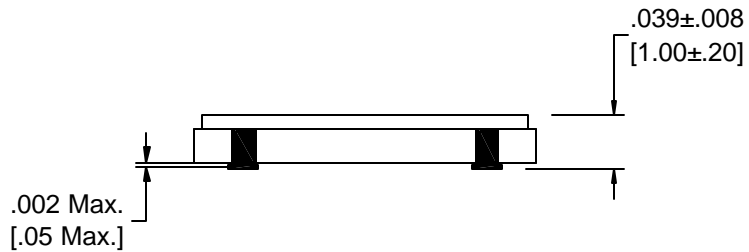

PIN	CONNECTION
1	Tri-State
2	Ground
3	Output
4	Supply

## Recommended Land Pattern

## Precision Devices Inc.

8840 N. Greenview Dr.  
 Middleton WI 53562  
 608-831-4445  
 1-800-274-XTAL

Manufacturer of Quartz Crystal Products

DECIMAL XX=±.020 XXX=±.008	DWG FILE <b>6308</b>	PART NUMBER <b>OC5T66660XCSBXX</b>	
METRIC XX=±.50 XXX=±.20	SCALE <b>N.T.S.</b>	FREQUENCY <b>66.660000 MHz</b>	DRAWN BY <b>J.Lawinger</b>
ANGULAR XX=±2°	REV. LEVEL <b>N/A</b>	ECN NO. <b>N/A</b>	DATE <b>3/5/07</b>
		CAGE CODE <b>OS4G1</b>	<b>Page 2 of 2</b>