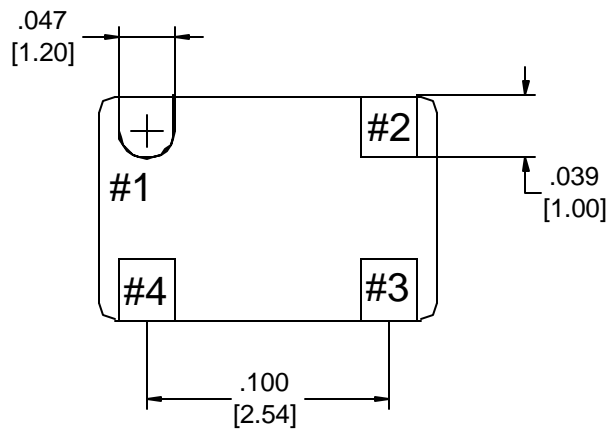

PIN	CONNECTION
1	Tri-State
2	Ground
3	Output
4	Supply

## Precision Devices Inc.

8840 N. Greenview Dr.  
 Middleton WI 53562  
 608-831-4445  
 1-800-274-XTAL

Manufacturer of Quartz Crystal Products

DECIMAL XX=±.020 XXX=±.008	DWG FILE <b>6308</b>	PART NUMBER <b>OC5T66660XCSBXX</b>	
METRIC XX=±.50 XXX=±.20	SCALE <b>N.T.S.</b>	FREQUENCY <b>66.660000 MHz</b>	DRAWN BY <b>J.Lawinger</b>
ANGULAR XX=±2°	REV. LEVEL <b>N/A</b>	ECN NO. <b>N/A</b>	DATE <b>3/5/07</b>
		CAGE CODE <b>OS4G1</b>	<b>Page 2 of 2</b>