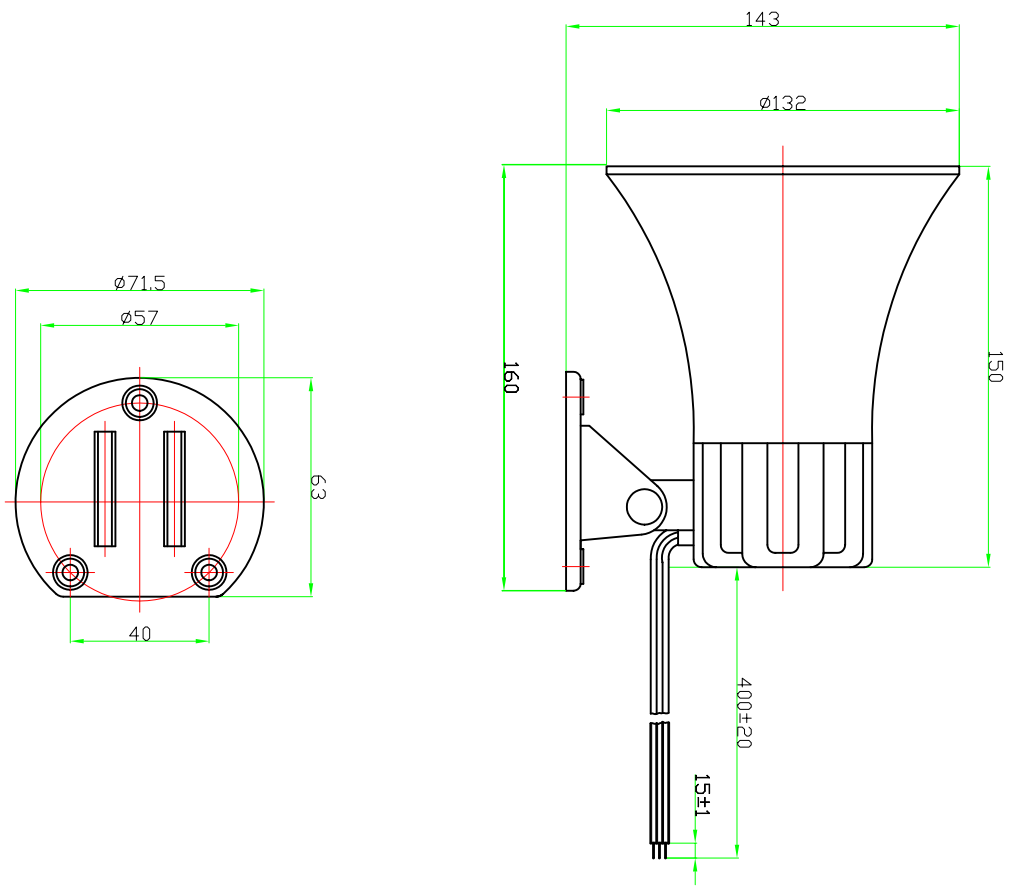

Specification

(Test Condition, 25°C)

- 1.1 Housing Material ..... ABS747 (High impact ABS plastic)
- 1.2 Housing Color ..... White
- 2.1 Dimensions Housing ..... 132*150 mm (Dia.*L)
- 2.2 Dimensions Product ..... 160*132*143 mm (L*W*H)
- 2.3 Dimensions Inner box ..... 135*133*165 mm(L*W*H)
- 3.1 Voice Coil Impedance ..... 8 Ohm (at 1 KHz)
- 3.2 Voice Coil Resistance ..... 6.4±10% Ohm(DCR)
- 3.3 Voice Coil Dimension ..... Ø 25 mm(Dia.)
4. Magnet Size ..... 60*32*8 mm(Dia.* dia.*H)
- 5.1 Power Rating RMS ..... 10 W
- 5.2 Power Rating Peak ..... 15 W
- 6.1 Rated Voltage ..... 12 VDC
- 6.2 Range Voltage ..... 6--14 VDC
- 7.1 Muffle Room S.P.L. .... 107±2 dB(at 1 meter, 12VDC, Warble and Steady)
- 7.2 Common Room S.P.L. .... 113±2 dB(at 1 meter, 12 VDC, Warble and Steady)
8. Current Draw ..... 550 mA Max.(at 12 VDC)
9. Load Test ..... 8 Hours (at 12 VDC)
10. Heat Test ..... 8 Hours (at 85°C)
11. Operating Temperature range ..... -20 ~ +85°C
12. Wires Connection .....
  - Red Warble (+)
  - Yellow Steady (+)
  - White Common (-)
13. Weight ..... 455 ±10 g
  (0.15mm*28 lead wires,450mm long with 5mm stripped & tinned)
14. UPC 782230300111
15. Drop Test ..... Natural drop without damage
  (From 1 meter height to concrete floor,5 sides)