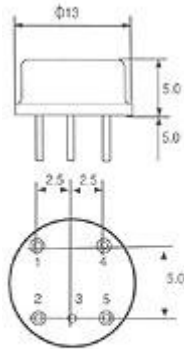

## ПАВ (SAW) ФИЛЬТР 38000 SF3811

SAF03

TYPE	Insertion Loss (dB)max	Picture Carrier (dB)	Sound Carrier (dB)	Ajacent Picture Carrier (dB)	Ajacent Sound Carrier (dB)	Lower Spurious Response (dB)	Upper Spurious Response (dB)	Standard	Package
SF3811	28	-31.5	-162.5	-283	-30	-30	-30	D/K	SAF03