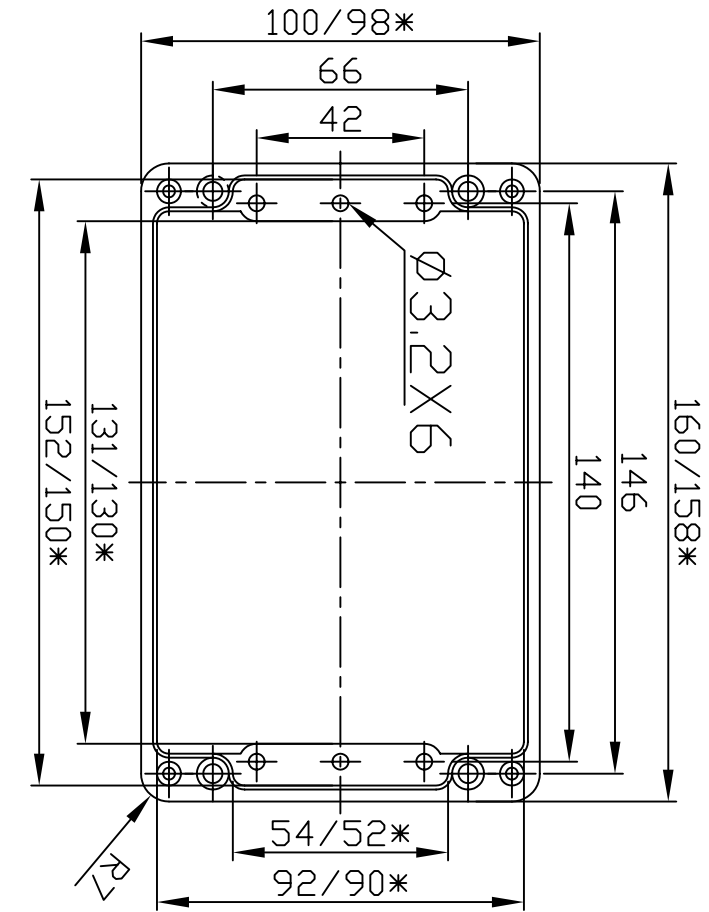

# G116

宜又實業有限公司  
GAINTA INDUSTRIES LTD.

DESIGN BY

DRAWN BY

CHECKED BY

SCALE 1:2

DATE

MATERIAL ALU

TITLE

G116

DWG NO.

REVISED

DESCRIPTION