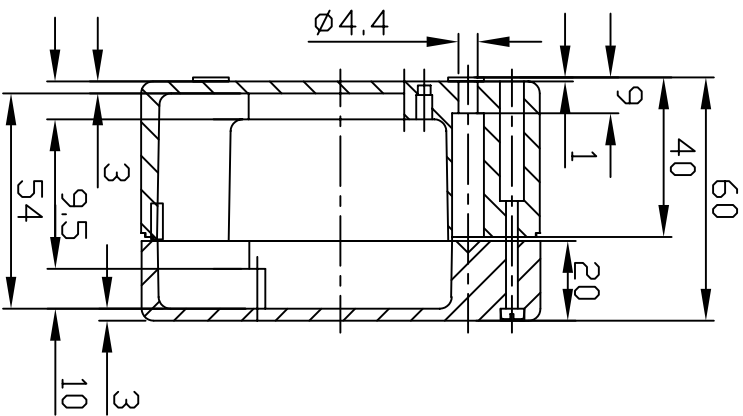

# G116

宜又實業有限公司  
GAINTA INDUSTRIES LTD.

DESIGN BY

DRAWN BY

CHECKED BY

SCALE 1:2

DATE

MATERIAL ALU

TITLE

G116

DWG NO.

REVISED

DESCRIPTION