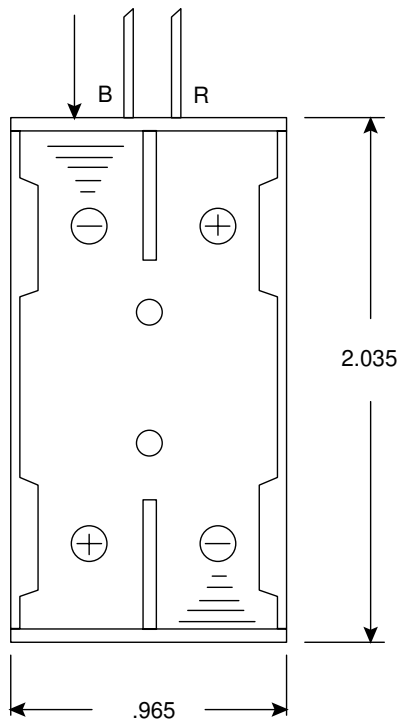

**Dimensions (In.)**

**Material Specifications:**

- Polypropylene (P.P.) recycle
- Holds: 4 x AAA
- Leads: 6", tinned 3/16"
- Color: black