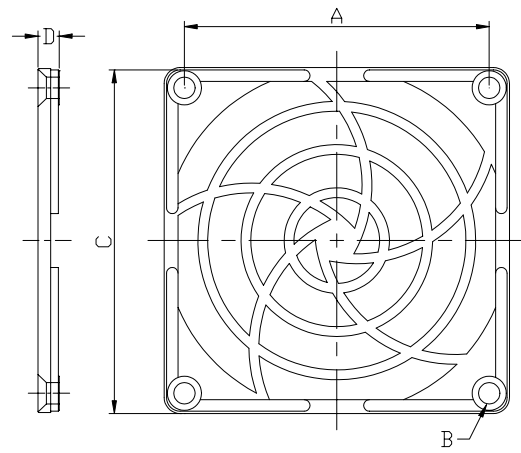

## Plastic Fan Guard

Material:ABS

MODEL	A	B	C	D
K-PG06J-4PA	50	4.5	60	6.7

Material:ABS

MODEL	A	B	C	D
K-PG08J-4PA	71.5	5.0	81	50

Material:ABS

MODEL	A	B	C	D
K-PG09J-4PA	82.5	4.9	92	6.4

Material:ABS

MODEL	A	B	C	D
K-PG12J-4PA	104.5	5.0	119.5	6.4