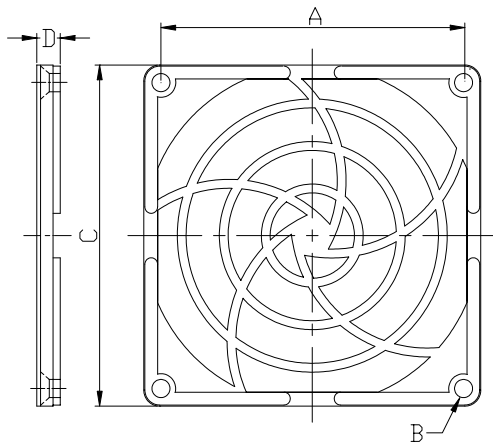

## Plastic Fan Guard

Material:ABS

MODEL	A	B	C	D
K-PG06J-4PA	50	4.5	60	6.7

Material:ABS

MODEL	A	B	C	D
K-PG08J-4PA	71.5	5.0	81	50

Material:ABS

MODEL	A	B	C	D
K-PG09J-4PA	82.5	4.9	92	6.4

Material:ABS

MODEL	A	B	C	D
K-PG12J-4PA	104.5	5.0	119.5	6.4