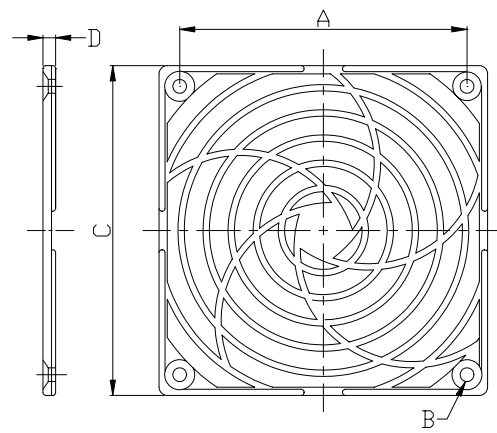

## Plastic Fan Guard

Material:ABS

MODEL	A	B	C	D
K-PG06J-4PA	50	4.5	60	6.7

Material:ABS

MODEL	A	B	C	D
K-PG08J-4PA	71.5	5.0	81	50

Material:ABS

MODEL	A	B	C	D
K-PG09J-4PA	82.5	4.9	92	6.4

Material:ABS

MODEL	A	B	C	D
K-PG12J-4PA	104.5	5.0	119.5	6.4