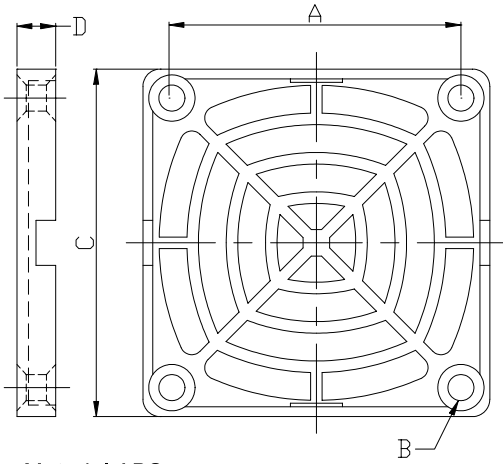

## Plastic Fan Guard

Material:ABS

MODEL	A	B	C	D
K-PG06J-4PA	50	4.5	60	6.7

Material:ABS

MODEL	A	B	C	D
K-PG08J-4PA	71.5	5.0	81	50

Material:ABS

MODEL	A	B	C	D
K-PG09J-4PA	82.5	4.9	92	6.4

Material:ABS

MODEL	A	B	C	D
K-PG12J-4PA	104.5	5.0	119.5	6.4