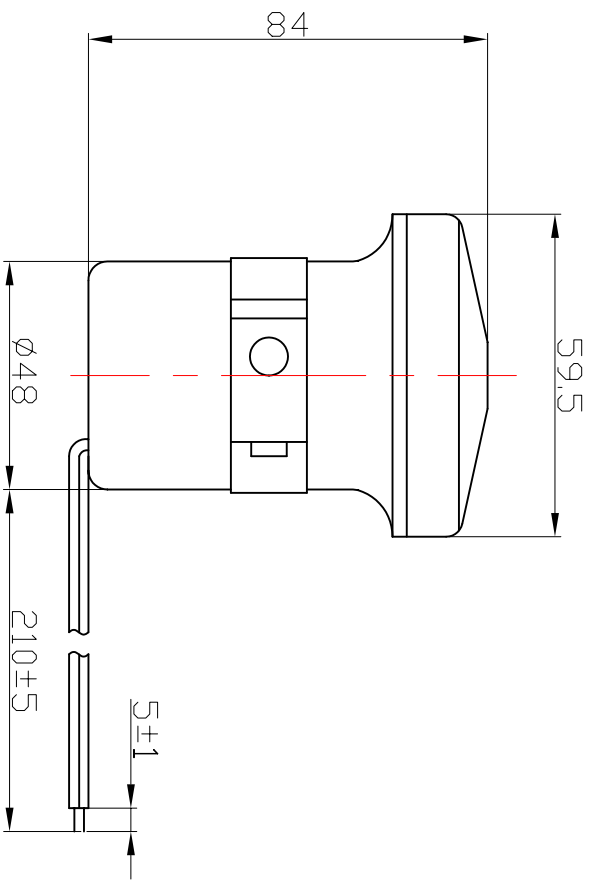

Specification

(Test Condition, 25 °C)

1. Housing Material/ Color..... ABS /Red
2. Rated Voltage 12 VDC
3. Range Voltage 6-15VDC
4. S.P.L. 100±3dB(at 1 meter, 12VDC)
5. Tone Nature pulse
6. Current Draw 75mA Max. (at 12 VDC)
7. Load Test 8 Hours (at 12 VDC)
8. Heat Test 8 Hours (at 85 °C)
9. Operating Temperature range -20 ~ +85 °C
10. Wires Connection Red +12V
Black GND
11. Weight 120 ±5 g

No.	DESCRIPTION	APPROVED	DATE	
TOLEIENGANGS/INLIS SOPHED/OTHERWISH		APPROVALS	DATE	
XXX #	DRAWN			
90° ANGLES ±0.2°	CHECKED			
FIRST ANGLE PROJECTION	APPROVED		03.04.29	
KEPO NINGBO KEEP IMPROVING ELECTRONIC CO.,LTD Electronic Siren KPS-6028 http://www.chinaacoustic.com		UNIT	DWG NO.	SHEET
		mm	KP3.840.417	VER 1.1
		SCALE	NOT TO SCALE	