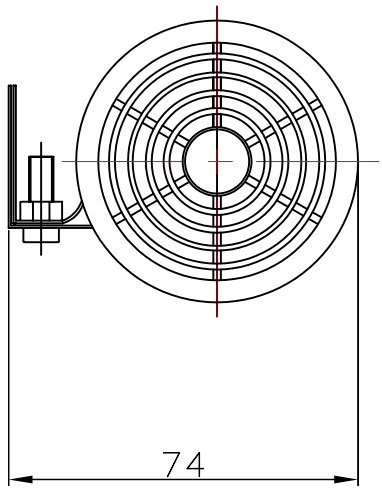

Specification

(Test Condition, 25 °C)

1. Housing Material/ Color..... ABS /Red
2. Rated Voltage 12 VDC
3. Range Voltage 6-15VDC
4. S.P.L. 100±3dB(at 1 meter, 12VDC)
5. Tone Nature pulse
6. Current Draw 75mA Max. (at 12 VDC)
7. Load Test 8 Hours (at 12 VDC)
8. Heat Test 8 Hours (at 85 °C)
9. Operating Temperature range -20 ~ +85 °C
10. Wires Connection Red +12V
Black GND
11. Weight 120 ±5 g

No.	DESCRIPTION	APPROVED	DATE	
TOLEIENGANGS/INLIS SOPHED/OTHERWISH		APPROVALS	DATE	
XXX #	DRAWN			
90° ANGLES ±0.2°	CHECKED			
FIRST ANGLE PROJECTION	APPROVED		03.04.29	
KEPO NINGBO KEEP IMPROVING ELECTRONIC CO.,LTD Electronic Siren KPS-6028 http://www.chinaacoustic.com		UNIT	DWG NO.	SHEET
		mm	KP3.840.417	VER 1.1
		SCALE	NOT TO SCALE	