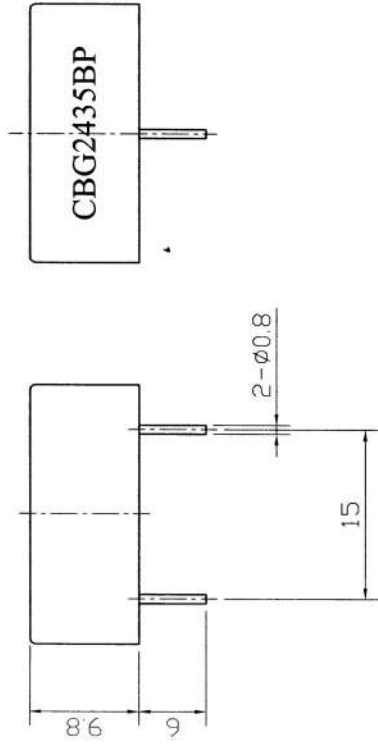

SPECIFICATION

1. Rated Voltage ..... 12 VDC
2. Operating Voltage ..... 3~24VDC
3. Max. Rated Current ..... 8mA at 12VDC
4. Resonant Frequency ..... 3.3±0.5KHz
5. Min. Sound Pressure Level..... 78dB at 12VDC/30cm
6. Tone Nature ..... Continuous
7. Shell Material/Color ..... ABS
8. Operating Temperature ..... -20~+60°C
9. Store Temperature ..... -30~+70°C
10. Weight 2.5g