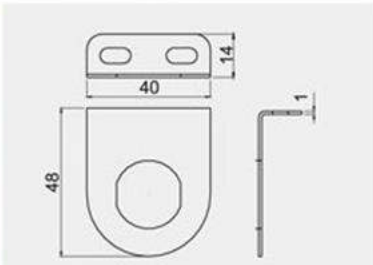

R18-R1A-

50A 12V DC

Cut-out

**FEATURES:**

- Colours options of SCI A2-23: red, green and blue.