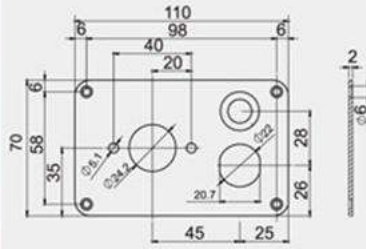

R18-S1A - 

92*60

2 mm max

FEATURES:

- Panel colours options: silver, raceflag and wood grain.
- Colours options of SCI A2-23: red, green and blue.

FUNCTION

5 A 2 3 B 1 0 0 L - N