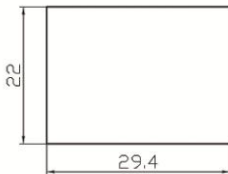

Double-poles Illuminated Rocker Switch

TYPE: **IRS-2101**

SPECIFICATIONS

Contact Type: DPST
Rating: 15A 250V AC
Contact R: 35mΩ max
Insulation R: 500V DC 100MΩ min
Dielectric Strength: 1 Minute 1500V AC
Operating Temperature: -25°C ~ +85°C
Electrical Life: 10, 000 Cycles

Outline Drawing

Mounting

Circuitry

2ON - OFF