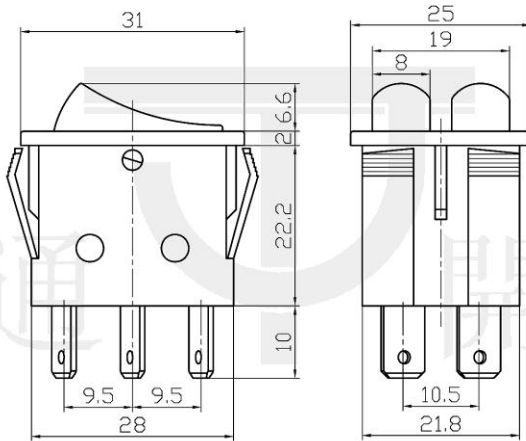

Double-poles Illuminated Rocker Switch

TYPE: **IRS-2101**

SPECIFICATIONS

Contact Type: DPST
 Rating: 15A 250V AC
 Contact R: 35mΩ max
 Insulation R: 500V DC 100MΩ min
 Dielectric Strength: 1 Minute 1500V AC
 Operating Temperature: -25°C ~ +85°C
 Electrical Life: 10, 000 Cycles

Outline Drawing

Mounting

Circuitry

2ON - OFF