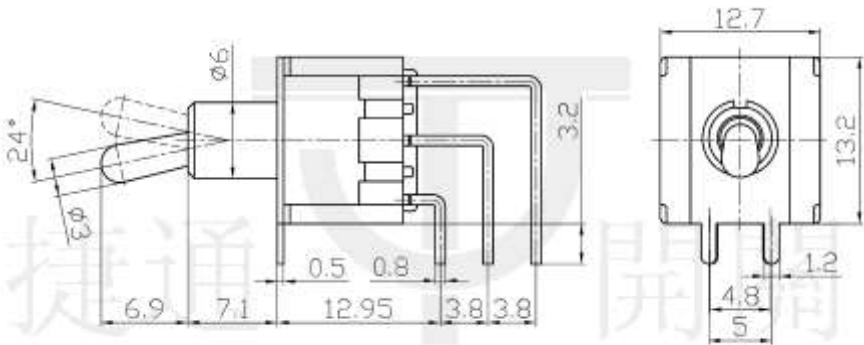

Miniature Toggle Switch

Q-2969

TYPE: **MTS-203-C4**

SPECIFICATIONS

Rating: 6A 125V AC; 3A 250V AC
 Contact R: 20mΩ max
 Insulation R: 500V DC 100MΩ min
 Dielectric Strength: 1 Minute 1500V AC
 Operating Temperature: -25°C ~ +85°C
 Electrical Life: 10, 000 Cycles

Outline Drawing

Mounting

Circuitry