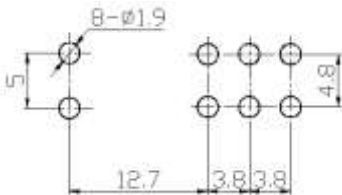

Miniature Toggle Switch

Q-2969

TYPE: **MTS-203-C4**

SPECIFICATIONS

Rating: 6A 125V AC; 3A 250V AC
 Contact R: 20mΩ max
 Insulation R: 500V DC 100MΩ min
 Dielectric Strength: 1 Minute 1500V AC
 Operating Temperature: -25°C ~ +85°C
 Electrical Life: 10, 000 Cycles

Outline Drawing

Mounting

Circuitry