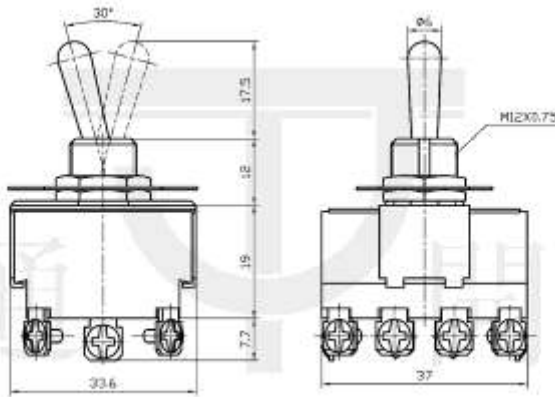

Medium Toggle Switch

Q-1335

TYPE: **KN3(B)-402A**

SPECIFICATIONS

Rating: 10A 125V AC; 6A 250V AC
Contact R: 50mΩ max
Insulation R: 500V DC 100MΩ min
Dielectric Strength: 1 Minute 1500V AC
Operating Temperature: -25°C ~ +85°C
Electrical Life: 10, 000 Cycles

Outline Drawing

Mounting

Circuitry