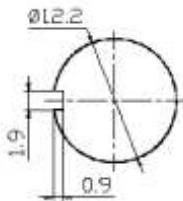

Medium Toggle Switch

Q-1335

TYPE: **KN3(B)-402A**

SPECIFICATIONS

Rating: 10A 125V AC; 6A 250V AC
Contact R: 50mΩ max
Insulation R: 500V DC 100MΩ min
Dielectric Strength: 1 Minute 1500V AC
Operating Temperature: -25°C ~ +85°C
Electrical Life: 10, 000 Cycles

Outline Drawing

Mounting

Circuitry