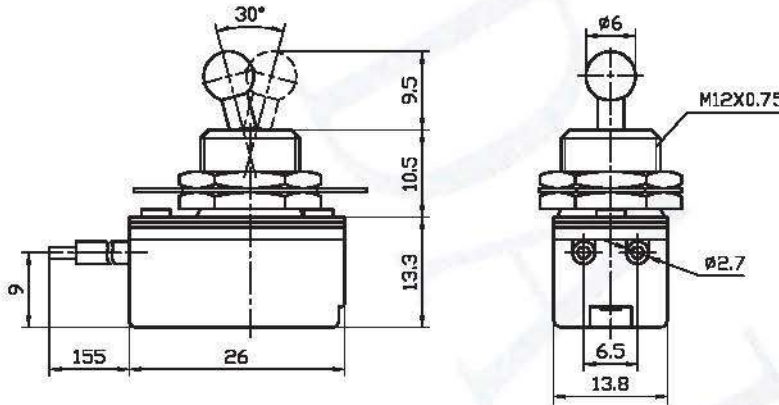

中型钮子开关

Medium Toggle Switch

型号(TYPE):KNS-1

技术特性 (Specification)

1. 规格 (Rating): 6A 125V AC; 3A 250V AC; 10A 12VDC
2. 接触电阻 (Contact R): 50mΩ max
3. 绝缘电阻 (Insulation R): 500V DC 1000MΩ min
4. 耐电压 (Dielectric Strength): 1 Minute 1500V AC
5. 操作温度 (Operating Temperature): -25°C ~ +85°C
6. 电气寿命 (Electrical Life): 10, 000 Cycles

外型图 (Outline Drawing)

安装尺寸 (Mounting)

电路图 (Circuitry)