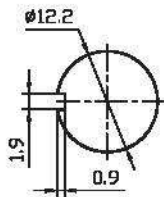

中型钮子开关

Medium Toggle Switch

型号(TYPE):KNS-1

技术特性 (Specification)

1. 规格 (Rating): 6A 125V AC; 3A 250V AC; 10A 12VDC
2. 接触电阻 (Contact R): 50mΩ max
3. 绝缘电阻 (Insulation R): 500V DC 1000MΩ min
4. 耐电压 (Dielectric Strength): 1 Minute 1500V AC
5. 操作温度 (Operating Temperature): -25°C ~ +85°C
6. 电气寿命 (Electrical Life): 10, 000 Cycles

外型图 (Outline Drawing)

安装尺寸 (Mounting)

电路图 (Circuitry)